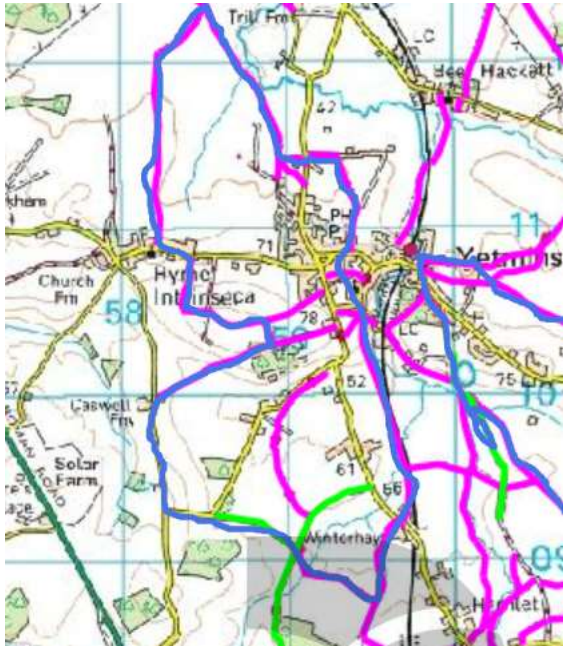

9/10/21

27/11/21

29/12/21

29/1/22

26/2/22

26/3/22

23/4/22

21/5/22

Jubilee Walk 2/6/22

Batcombe Walk 18/6/22

Evening Short Walks

Starting at the White Hart, 6pm

THURSDAY 7TH JULY

WEDNESDAY 24TH AUGUST

WENDESDAY 28TH SEPTEMBER