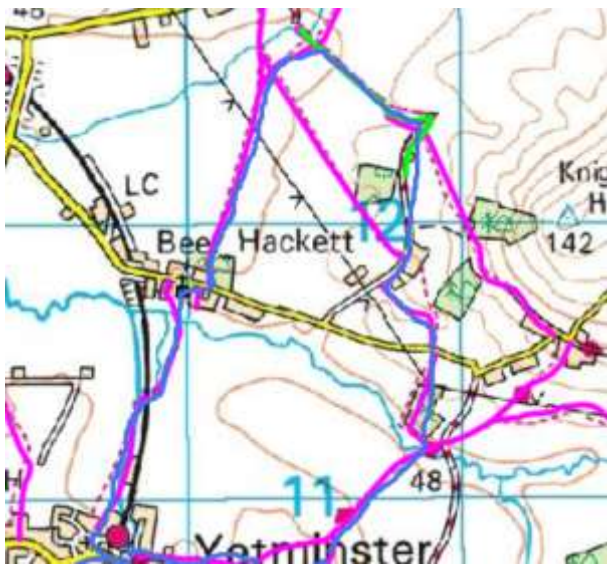

YETMINSTER AND RYME WALKING GROUP WALKS

30/5/21

12/6/21

25/6/21

25/7/21

25/8/21

12/9/21

26/9/21

9/10/21

27/11/21

29/12/21

29/1/22

26/2/22

26/3/22

23/4/22

21/5/22

Jubilee Walk 2/6/22

Batcombe Walk 18/6/22

Evening Short Walks

Starting at the White Hart, 6pm

THURSDAY 7TH JULY

WEDNESDAY 24TH AUGUST

WENDESDAY 28TH SEPTEMBER