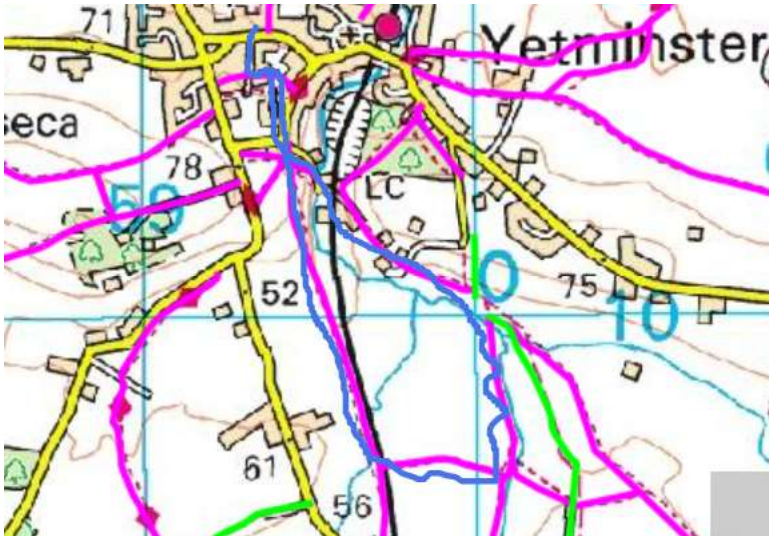

YETMINSTER AND RYME WALKING GROUP WALKS

30/5/21

12/6/21

25/6/21

25/7/21

25/8/21

12/9/21

26/9/21

9/10/21

27/11/21

29/12/21

29/1/22

26/2/22

26/3/22

23/4/22

21/5/22

Jubilee Walk 2/6/22

Batcombe Walk 18/6/22

Evening Short Walks

Starting at the White Hart, 6pm

THURSDAY 7TH JULY

WEDNESDAY 24TH AUGUST

WENDESDAY 28TH SEPTEMBER