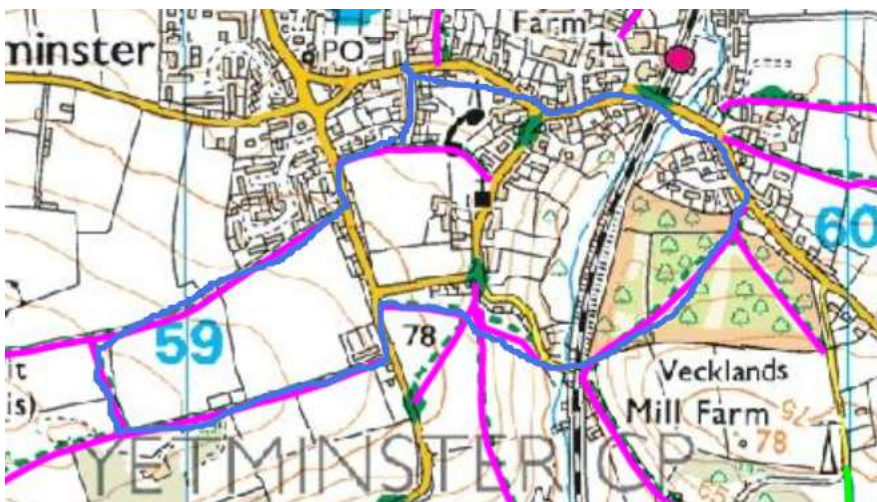

YETMINSTER AND RYME WALKING GROUP WALKS

30/5/21

12/6/21

25/6/21

25/7/21

25/8/21

12/9/21

26/9/21

9/10/21

27/11/21

29/12/21

29/1/22

26/2/22

26/3/22

23/4/22

21/5/22

Jubilee Walk 2/6/22

Batcombe Walk 18/6/22

Evening Short Walks

Starting at the White Hart, 6pm

THURSDAY 7TH JULY

WEDNESDAY 24TH AUGUST

WENDESDAY 28TH SEPTEMBER