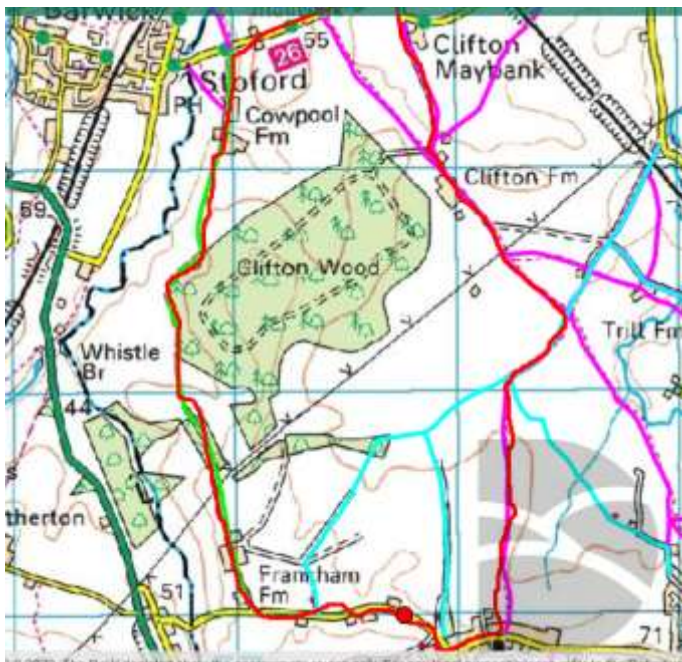

9/10/21

27/11/21

29/12/21

29/1/22

26/2/22

26/3/22

23/4/22

21/5/22

Jubilee Walk 2/6/22

Batcombe Walk 18/6/22

Evening Short Walks

Starting at the White Hart, 6pm

THURSDAY 7TH JULY

WEDNESDAY 24TH AUGUST

WENDESDAY 28TH SEPTEMBER