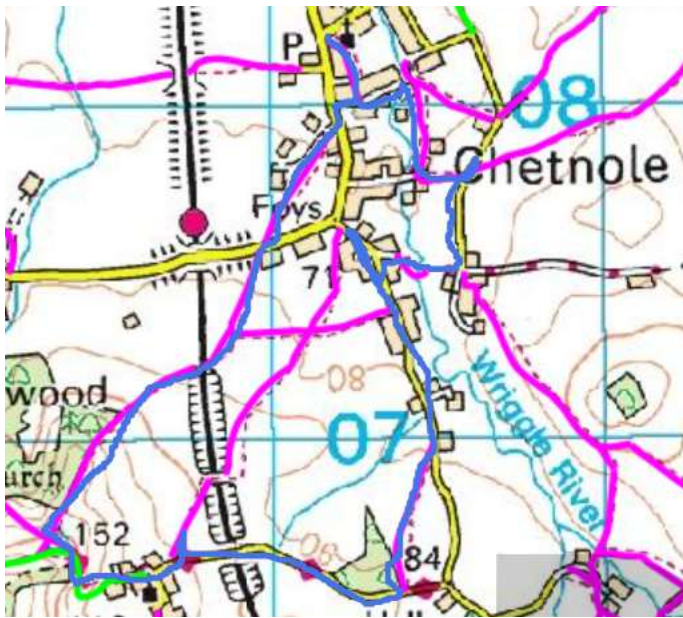

9/10/21

27/11/21

29/12/21

29/1/22

26/2/22

26/3/22

23/4/22

21/5/22

Jubilee Walk 2/6/22

Batcombe Walk 18/6/22

Evening Short Walks

Starting at the White Hart, 6pm

THURSDAY 7TH JULY

WEDNESDAY 24TH AUGUST

WENDESDAY 28TH SEPTEMBER