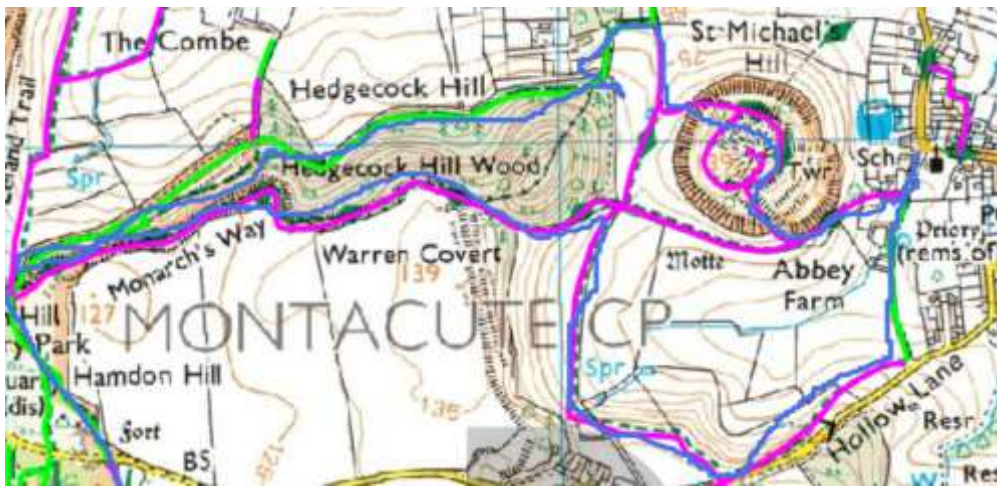

9/10/21

27/11/21

29/12/21

29/1/22

26/2/22

26/3/22

23/4/22

21/5/22

Jubilee Walk 2/6/22

Batcombe Walk 18/6/22

Evening Short Walks

Starting at the White Hart, 6pm

THURSDAY 7TH JULY

WEDNESDAY 24TH AUGUST

WENDESDAY 28TH SEPTEMBER