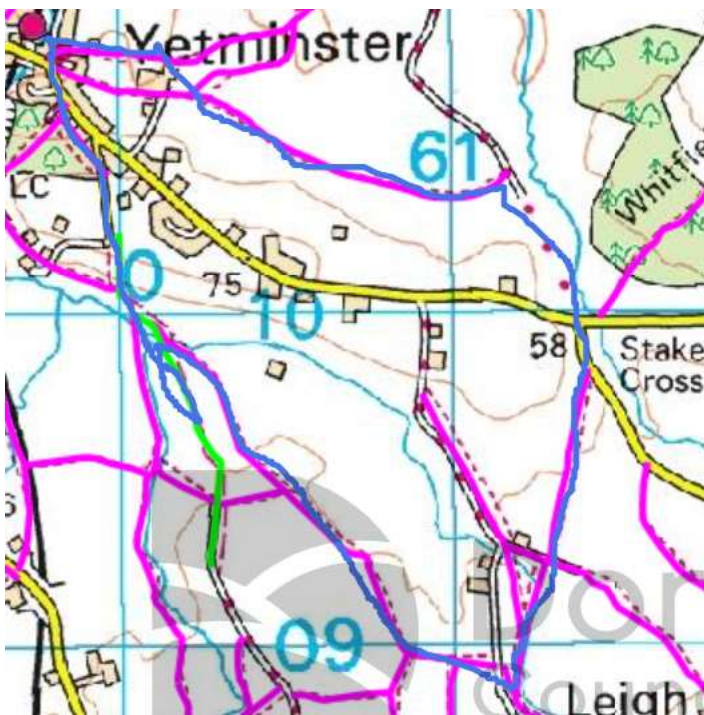

YETMINSTER AND RYME WALKING GROUP WALKS

30/5/21

12/6/21

25/6/21

25/7/21

25/8/21

12/9/21

26/9/21

9/10/21

27/11/21

29/12/21

29/1/22

26/2/22

26/3/22

23/4/22

21/5/22

Jubilee Walk 2/6/22

Batcombe Walk 18/6/22

Evening Short Walks

Starting at the White Hart, 6pm

THURSDAY 7TH JULY

WEDNESDAY 24TH AUGUST

WENDESDAY 28TH SEPTEMBER